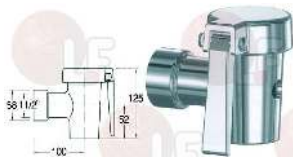

Suitable for:

R.D.FRIULI R431000

R.D.FRIULI 34003014

R.D.FRIULI 36203015

3356154 DRAIN TAP $\varnothing$ 1"1/2F
with fixed connection $\varnothing$ 1"1/2F
for Boiling pan (JUNO-RÖDER-SENKING)
for Boiling pan (ZANUSSI)

ALPENINOX 0H6424

ECHTERMANN 6722.60

JUNO-RÖDER-SENKING 232220

KÜPPERSBUSCH 150304

MKN 201111

THERMA 19003246

ELECTROLUX 0H6424

KÜPPERSBUSCH 170053

ZANUSSI 0H6424

3356166 PIN WITH LOCK FOR DRAIN TAP