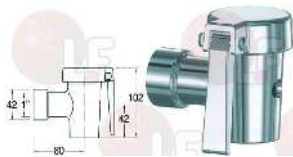

ECHTERMANN 6724.80-21

3356152 DRAIN TAP ø 1" F
with fixed connection ø 1" F
for Boiling pan