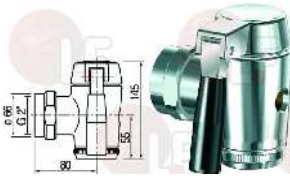

ECHTERMANN 6726.62

Drain taps and accessories

Suitable for:

3356170 DRAIN TAP \varnothing 2" F
fixed connection \varnothing 2" F
for Boiling pan

ECHTERMANN 3303

Suitable for:

3356172 DRAIN TAP \varnothing 2" F
complete with food grease tube
GASKET SEAL
flanged connection with screw fastening \varnothing 2" F
made of STAINLESS steel
IN COMPLIANCE WITH EUROPEAN REGULATION 1935/2004
FOODSAFE
for Boiling pan